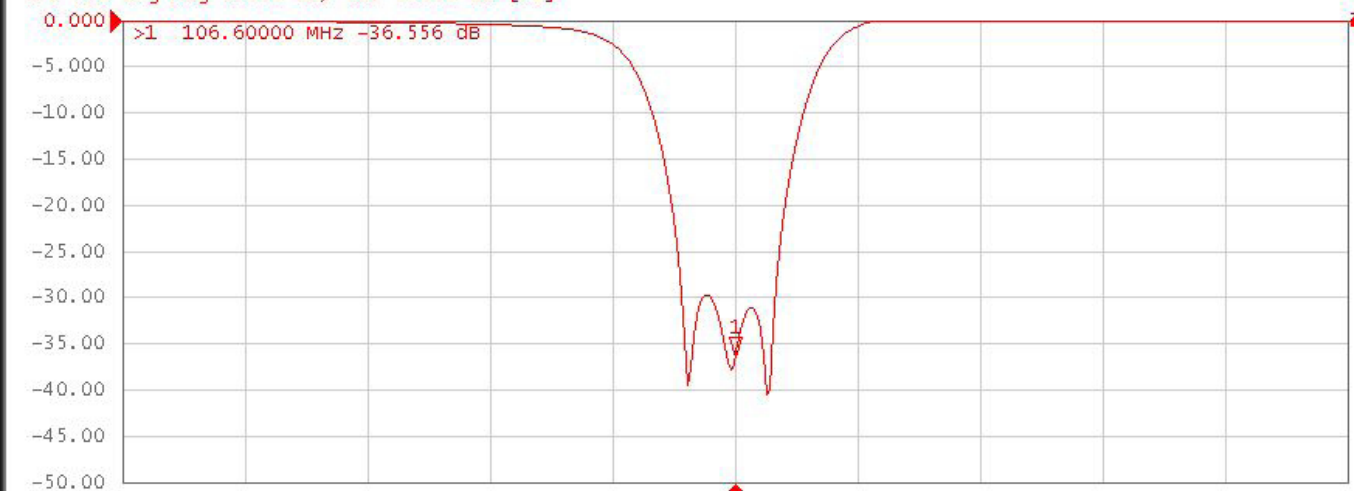

FDB/1031-N

Tr1 S21 Log Mag 5.000 dB/ Ref 0.000 dB [ER Smo]

Tr2 S11 Log Mag 5.000 dB/ Ref 0.000 dB [F1]

1 Center 106.6 MHz

IFBW 30 kHz

Span 10 MHz C?

System

Print