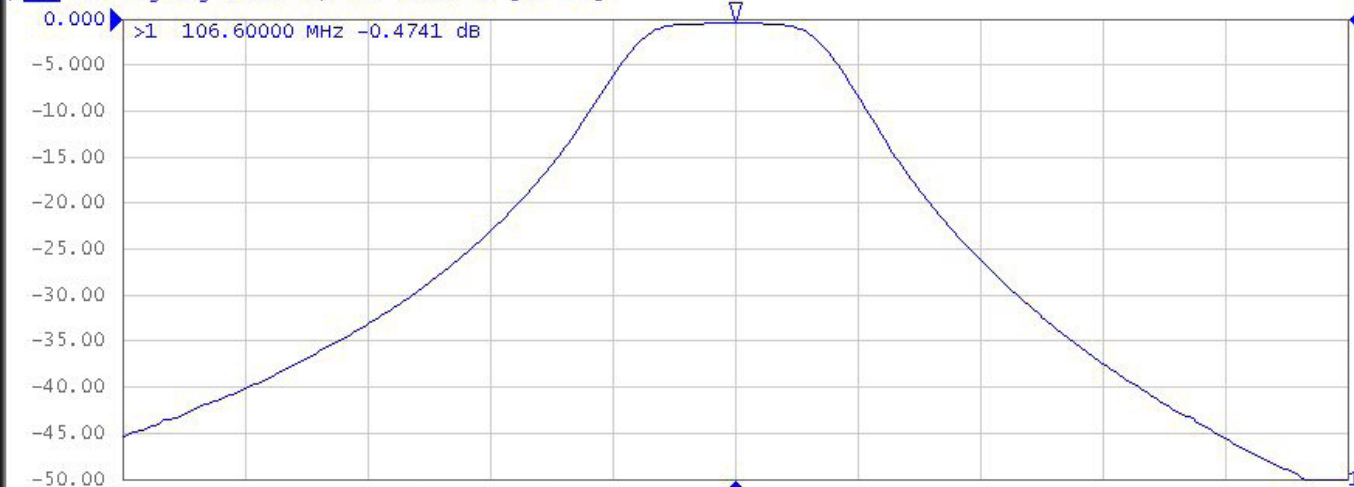

FDB/1031-N

Tr1 S21 Log Mag 5.000 dB/ Ref 0.000 dB [ER Smo]

Tr2 S11 Log Mag 5.000 dB/ Ref 0.000 dB [F1]

1 Center 106.6 MHz

IFBW 30 kHz

Span 10 MHz C?

System

Print